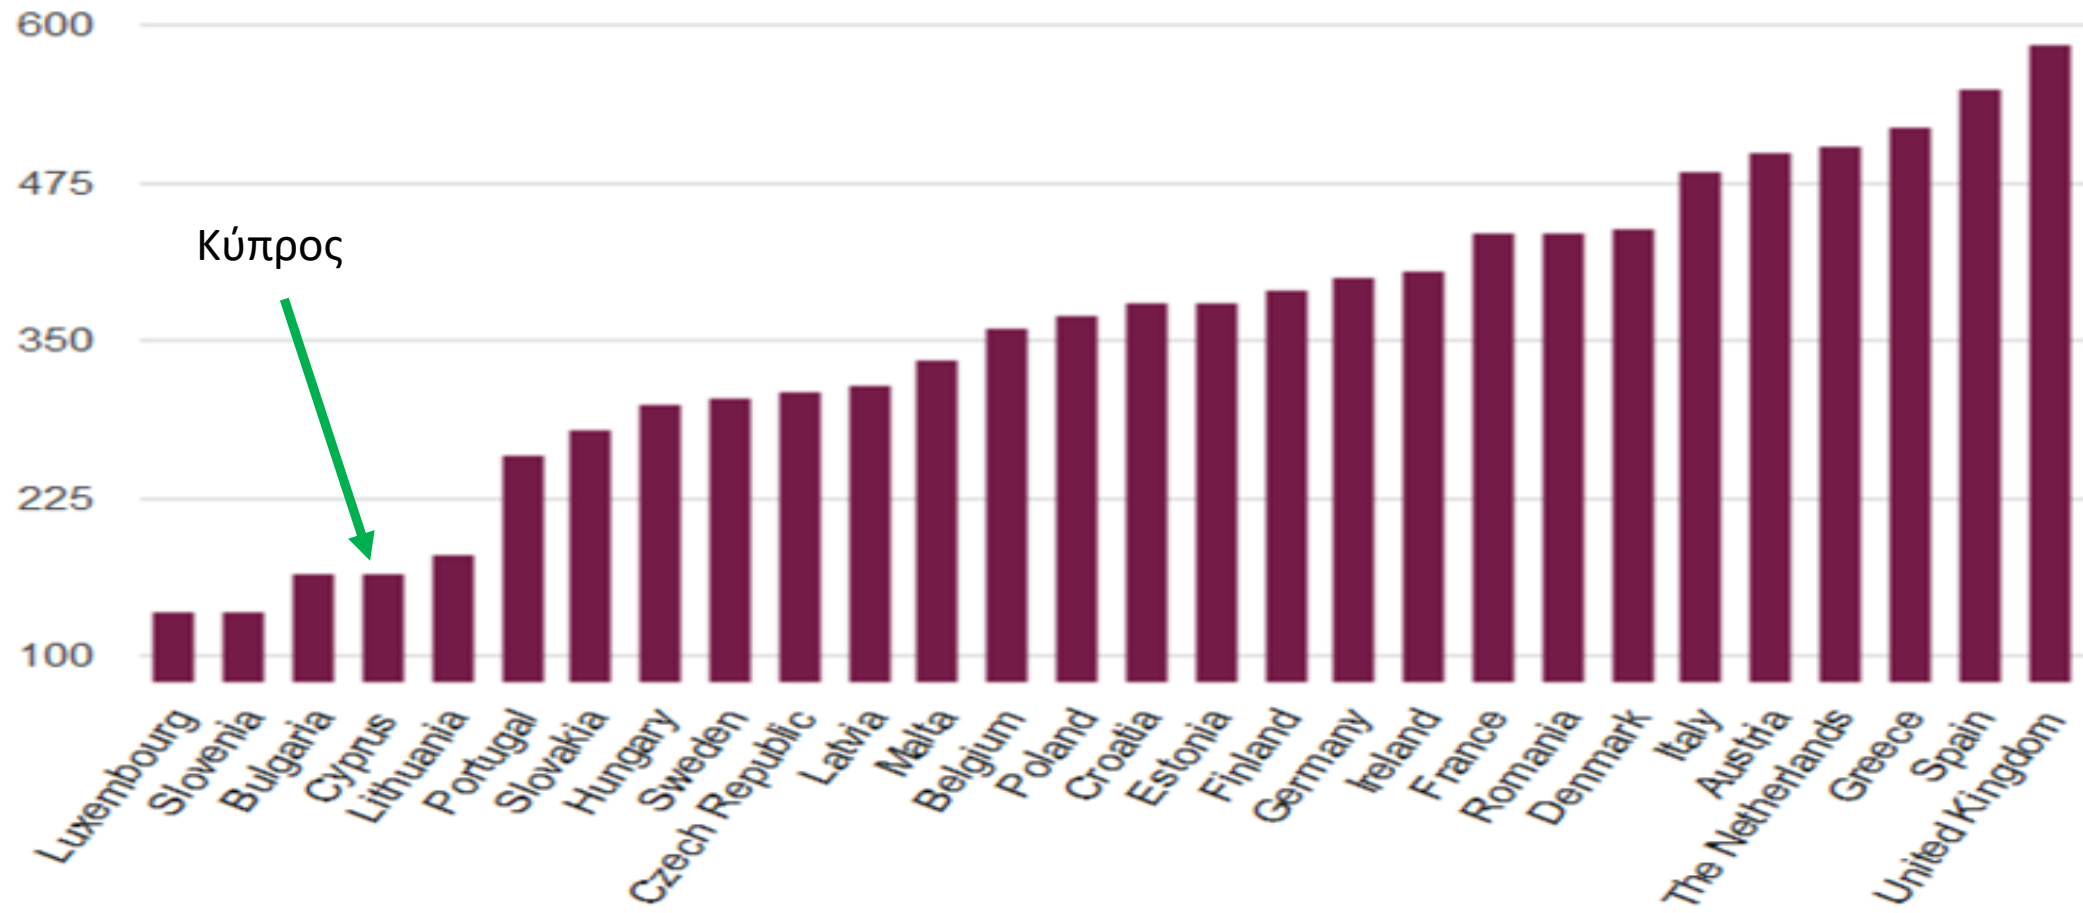

PSI Overall Score