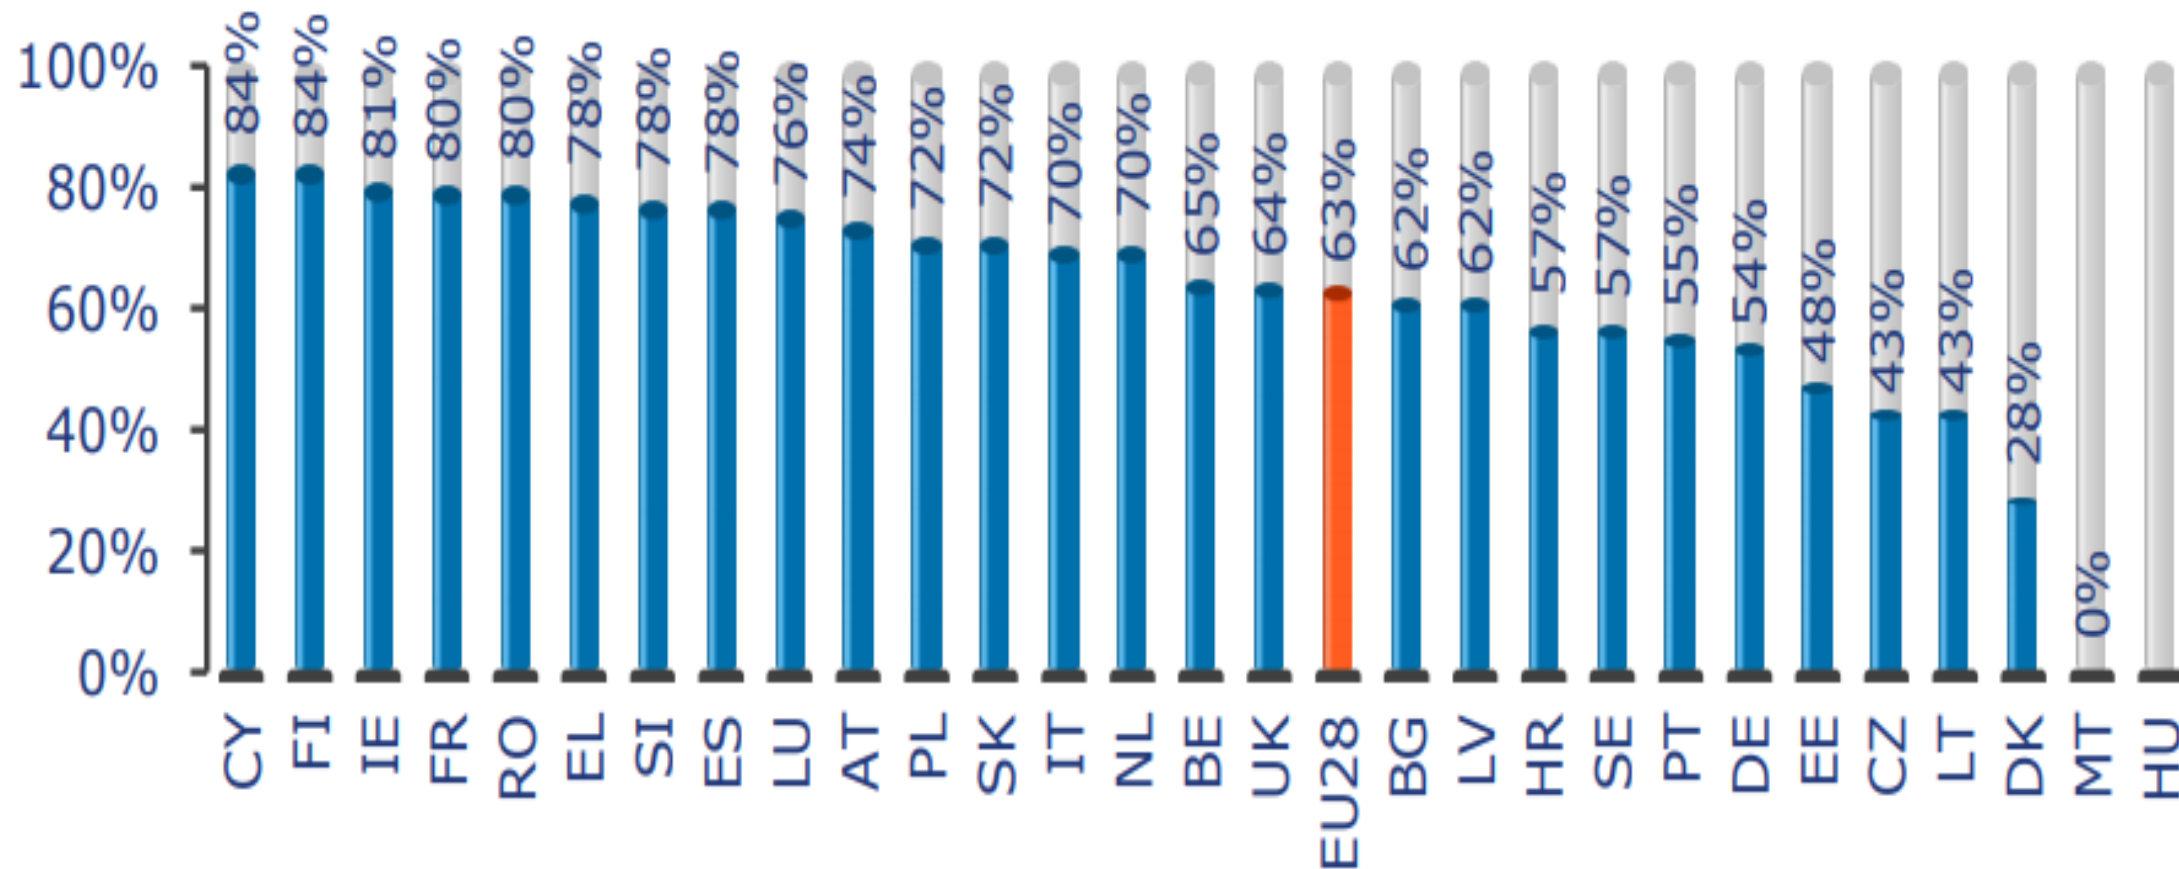

Portal dimension – EU28 ranking, 2018